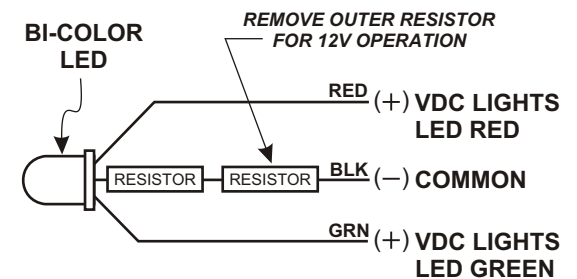

LED WIRING

DynaLock
705 Emmett Street
Bristol, CT 06010

TITLE
**MODEL #7076 EMERGENCY BREAK GLASS
LOCK RELEASE STATION**

DRN. BY JAS
DATE 06/22/98
SCALE —

DWG. NO.
600197-A