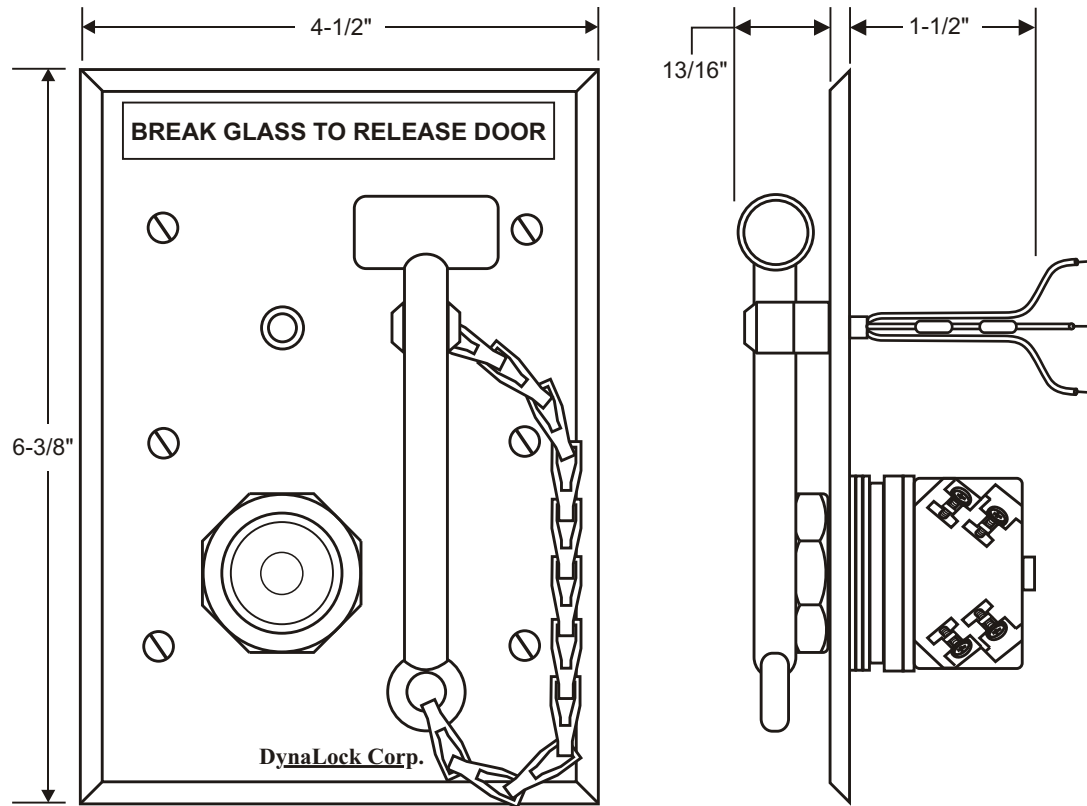

## DYNALOCK MODEL #7076 EMERGENCY BREAK GLASS RELEASE

BREAK GLASS SWITCH ASSEMBLY WITH HAMMER MOUNTED ON A THREE-GANG STAINLESS STEEL FACEPLATE. FURNISHED WITH 5 SPARE GLASS LENSES.

NORMALLY-OPEN (NO) AND NORMALLY CLOSED (NC) CONTACTS RATED 6 AMPS @ 120VAC, WITH COMBINATION-HEAD SCREW TERMINAL CONNECTORS.

INCLUDES SINGLE BI-COLOR LED INDICATOR FOR 12V OR 24V OPERATION, WITH 63 COLOR-CODED WIRE LEADS.