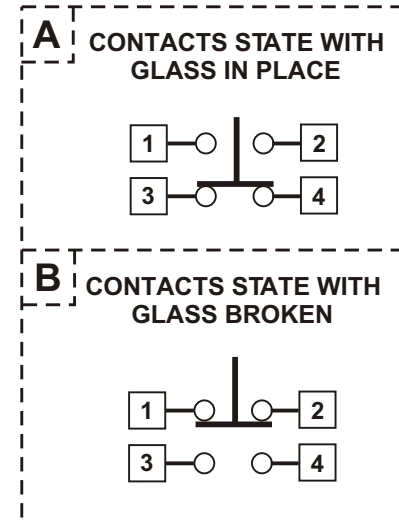

WIRING INFORMATION

SWITCH WIRING

**CONTACTS RATED
6 AMPS @ 120VAC**