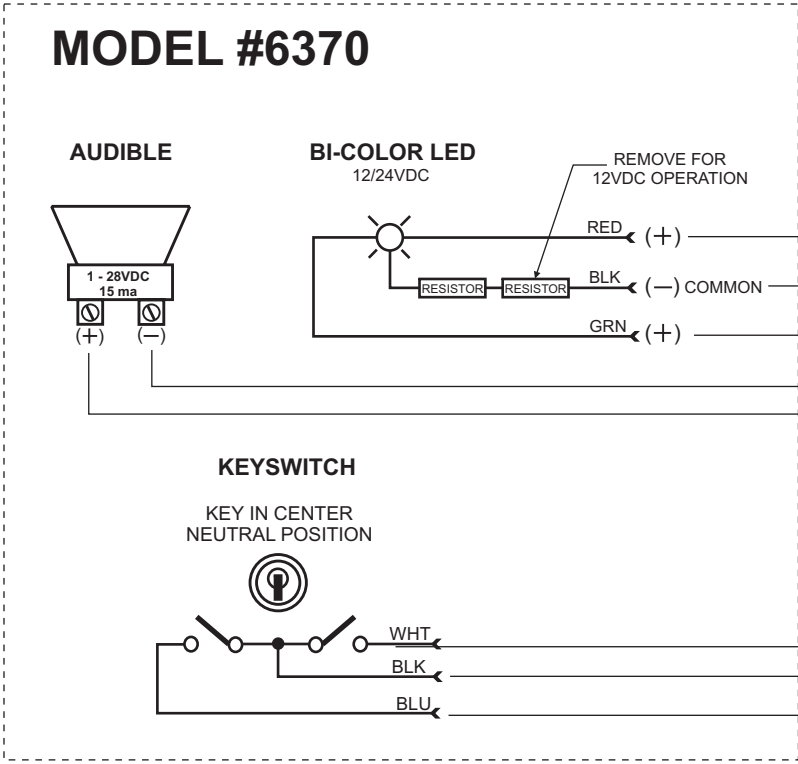

**MAKE SURE VOLTAGE SETTINGS ON 3101B AND LED MATCH POWER SUPPLY.**

# MODEL #3101BxDYN TERMINAL STRIP

PWR IN		RESET		BYPASS		DEM			DYN								
1	2	3	4	5	6	7	8	9	10	11	12	13	14	15	16	17	18
												NC	C	NO	NC	C	NO

**OPERATION:**  
 RED LED - NORMAL/DOOR CLOSED  
 GREEN LED - NORMAL/DOOR OPEN  
 RED LED & BUZZER - ALARM/DOOR CLOSED  
 GREEN LED & BUZZER - ALARM/DOOR OPEN