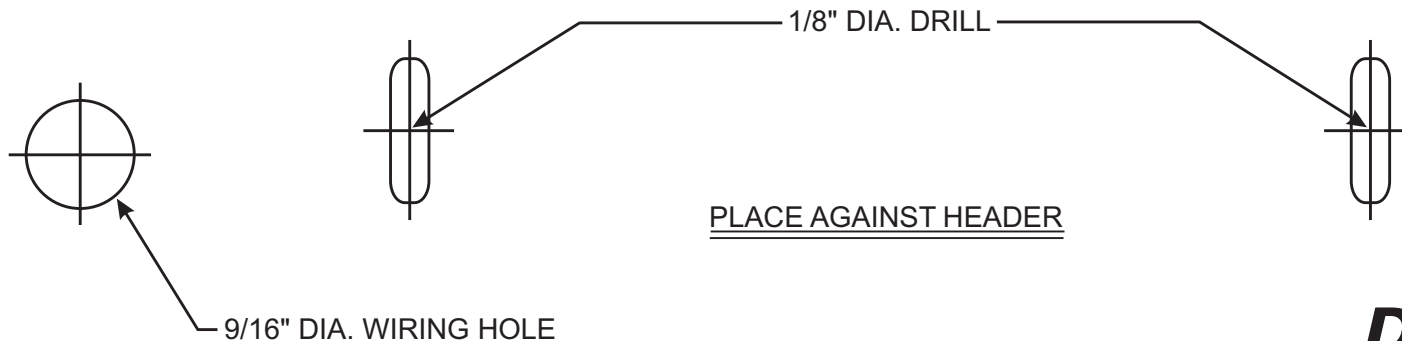

Emergency Tech Support is available Monday - Friday, 5:00PM-8:00PM (EST)
 By Calling: Mike @ (860) 637-2394 or Glen @ (860) 637-2599

REVISED TEMPLATE
 FOR USE WITH NEW PLASTIC
 ARMATURE HOUSINGS ONLY

3101B SERIES DELAY EGRESS LOCK

PLACE AGAINST JAMB
 OPPOSITE HINGES FOR
 ← L.H.R. DOOR INSTALLATION

PLACE AGAINST JAMB
 OPPOSITE HINGES FOR
 R.H.R. DOOR INSTALLATION →