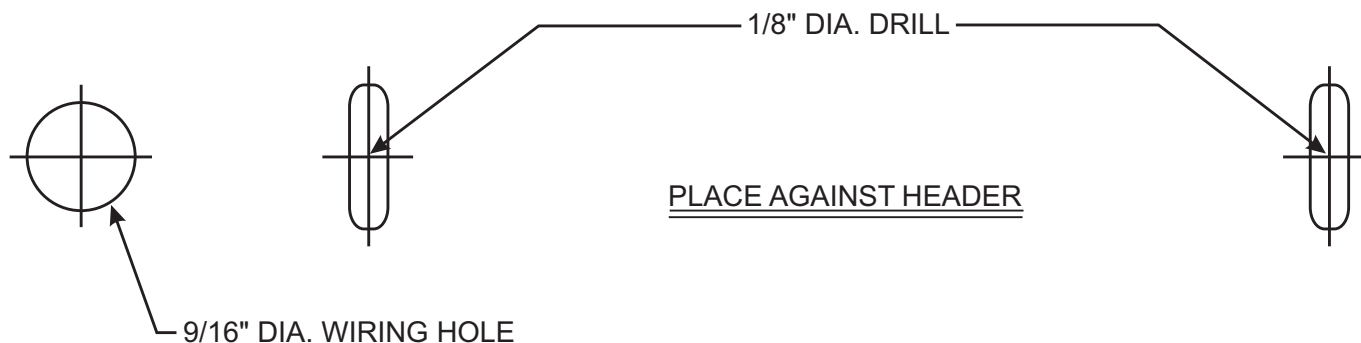

Emergency Tech Support is available Monday - Friday, 5:00PM-8:00PM (EST)
By Calling: Mike @ (860) 637-2394 or Glen @ (860) 637-2599

REVISED TEMPLATE
FOR USE WITH NEW PLASTIC
ARMATURE HOUSINGS ONLY

2011/3000LC SERIES ELECTROMAGNETIC LOCK